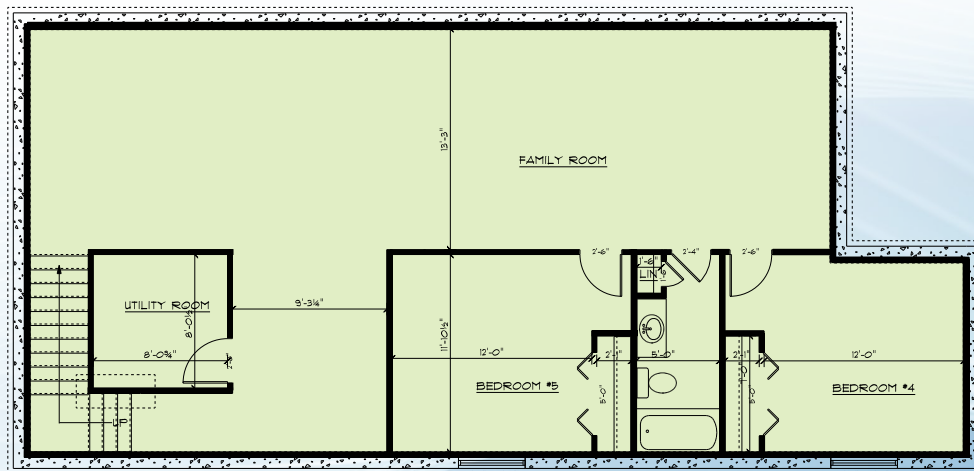

THE PRAIRIE

LOT 412

RANCH
 DIMENSIONS: 27'4" X 82'
 SQUARE FOOTAGE: 2946
 BEDROOMS: 5
 BATH: 3

MAIN FLOOR

BASEMENT