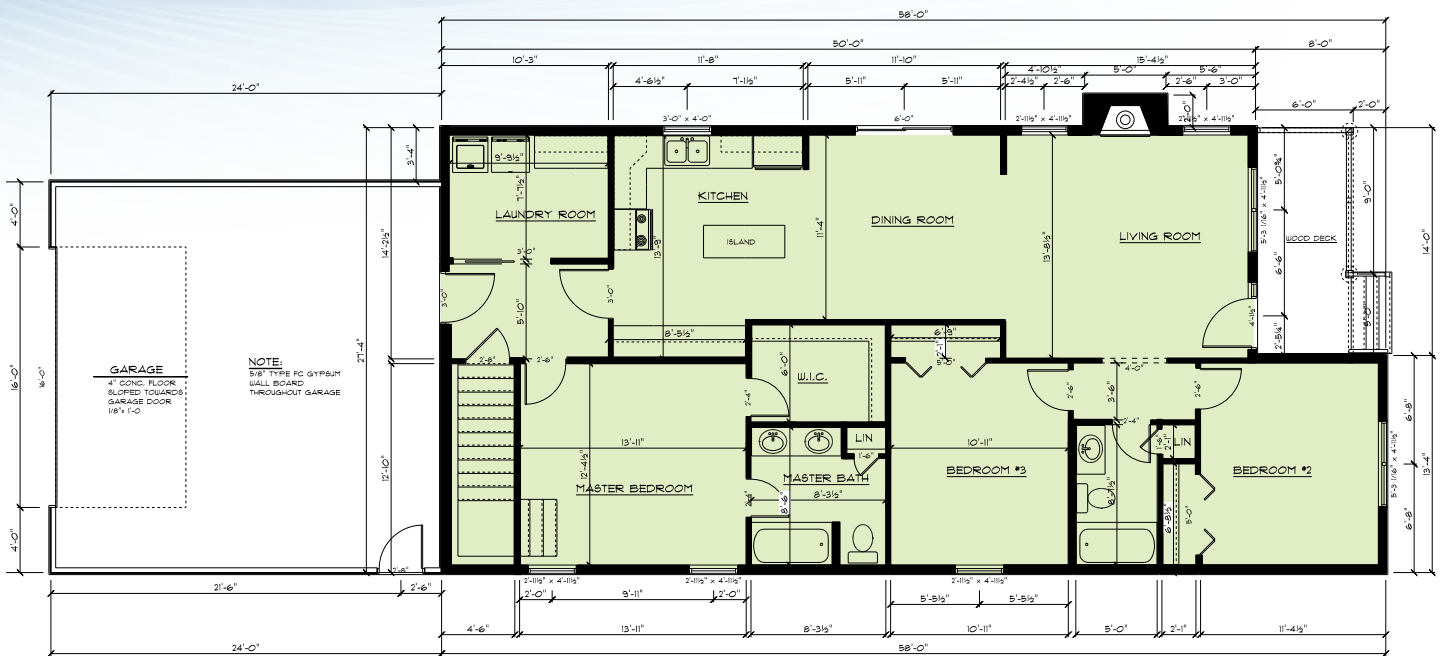

THE PRAIRIE

LOT 412

RANCH
 DIMENSIONS: 27'4" X 82'
 SQUARE FOOTAGE: 2946
 BEDROOMS: 5
 BATH: 3

MAIN FLOOR

BASEMENT