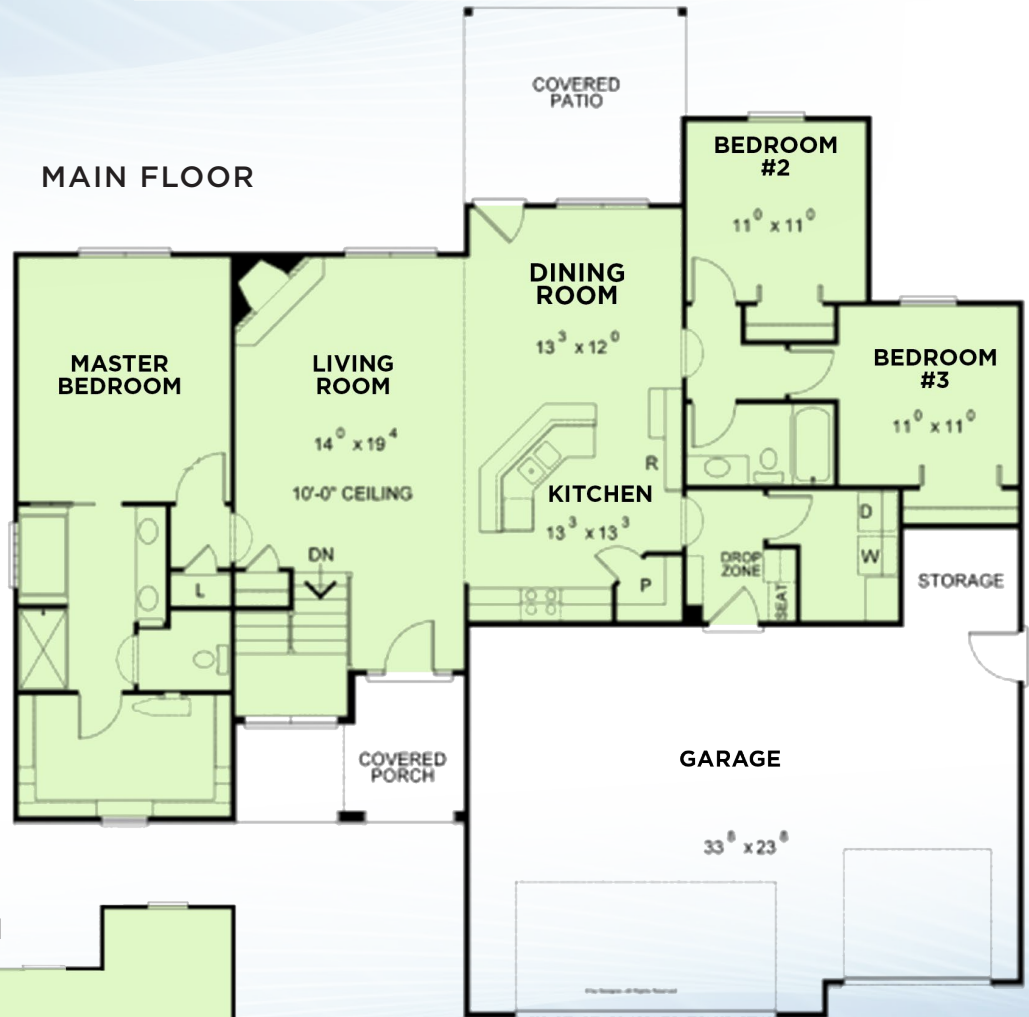

SUMMIT

MODERN RANCH
DIMENSIONS: 62' X 55' 4"
SQUARE FOOTAGE: 1,720
BEDROOMS: 3
BATH: 2

MAIN FLOOR

LOWER LEVEL OPTION