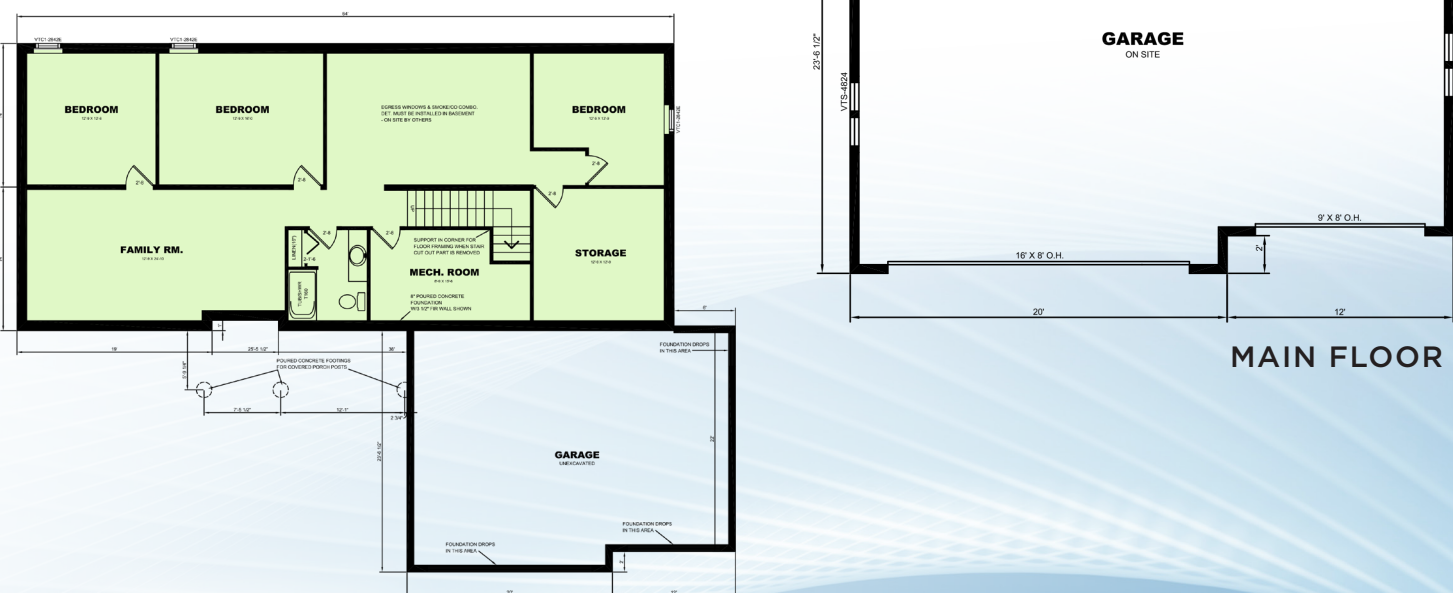

RIVERWOOD

RAMBLER

DIMENSIONS: 28' X 65'

SQUARE FOOTAGE: 1,801

BEDROOMS: 3

BATH: 2

LOWER LEVEL OPTION

MAIN FLOOR