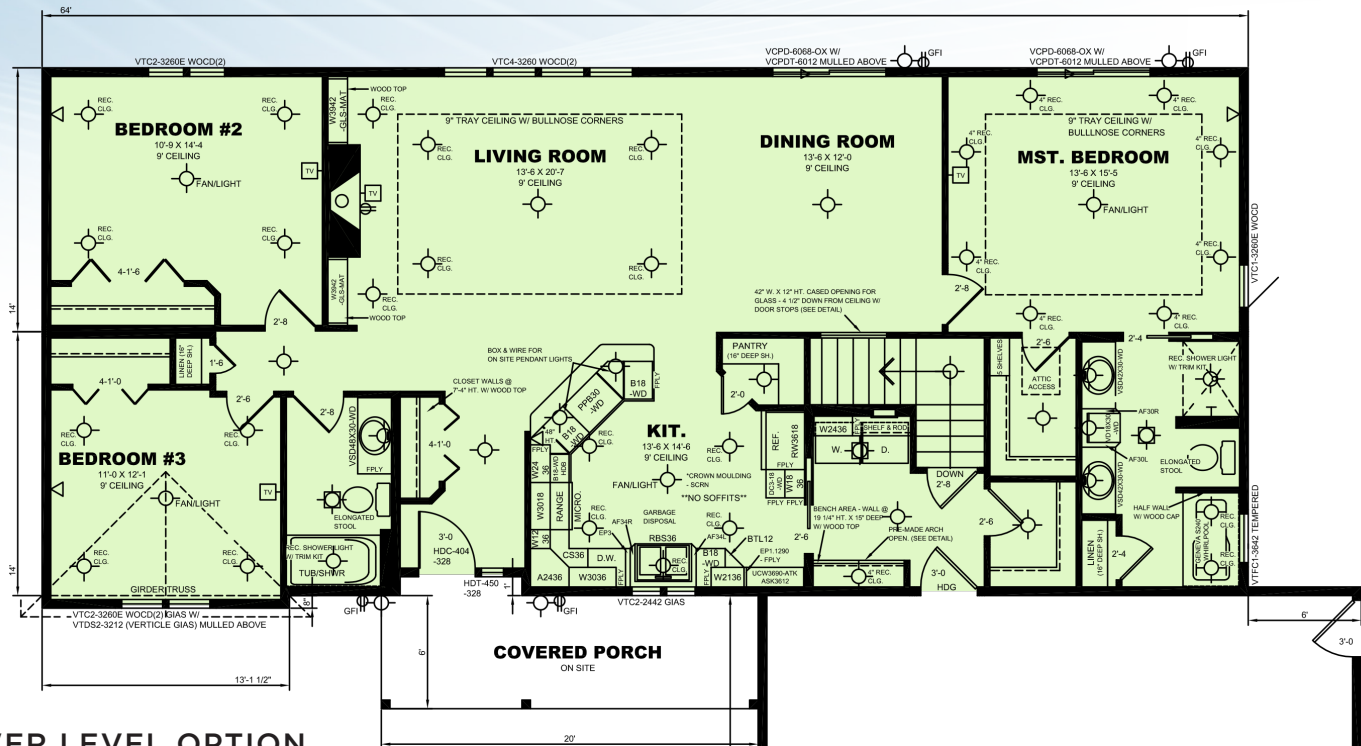

RIVERWOOD

RAMBLER

DIMENSIONS: 28' X 65'

SQUARE FOOTAGE: 1,801

BEDROOMS: 3

BATH: 2

LOWER LEVEL OPTION

MAIN FLOOR