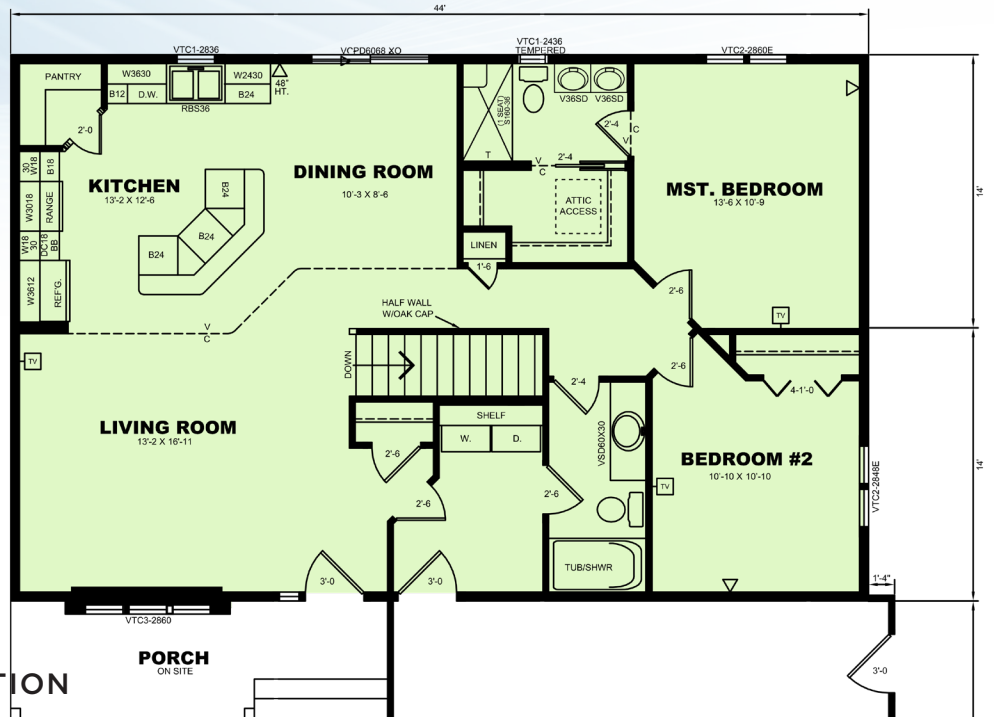

KENSINGTON

RAMBLER
 DIMENSIONS: 28' X 44'
 SQUARE FOOTAGE: 1,232
 BEDROOMS: 2
 BATH: 2

MAIN FLOOR

LOWER LEVEL OPTION

600 4th Street Suite 815 | Sioux City, IA 51101
 Showroom | 801 G. Street | South Sioux City, NE 68776 | 402.412.2462