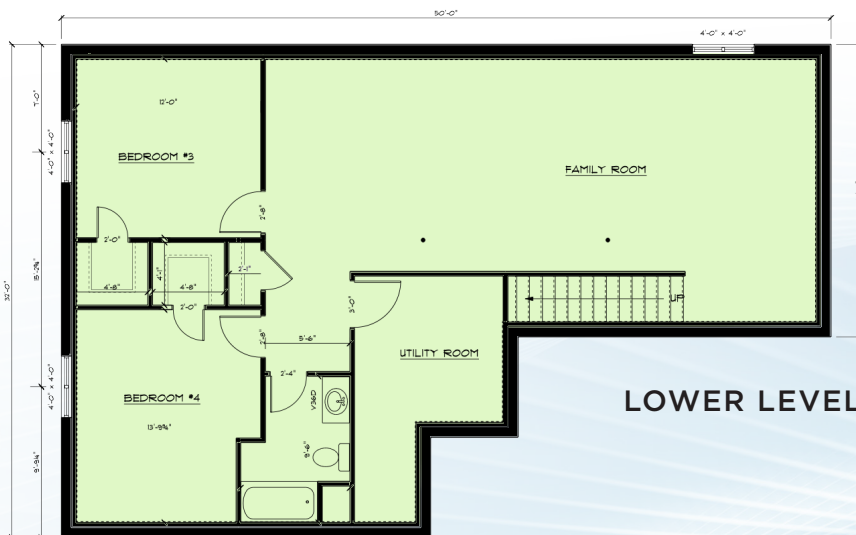

DAKOTA

RAMBLER
 DIMENSIONS: 32' X 50'
 SQUARE FOOTAGE: 1,316
 BEDROOMS: 3
 BATH: 2

MAIN FLOOR

LOWER LEVEL OPTION

600 4th Street Suite 815 | Sioux City, IA 51101
 Showroom | 801 G. Street | South Sioux City, NE 68776 | 402.412.2462