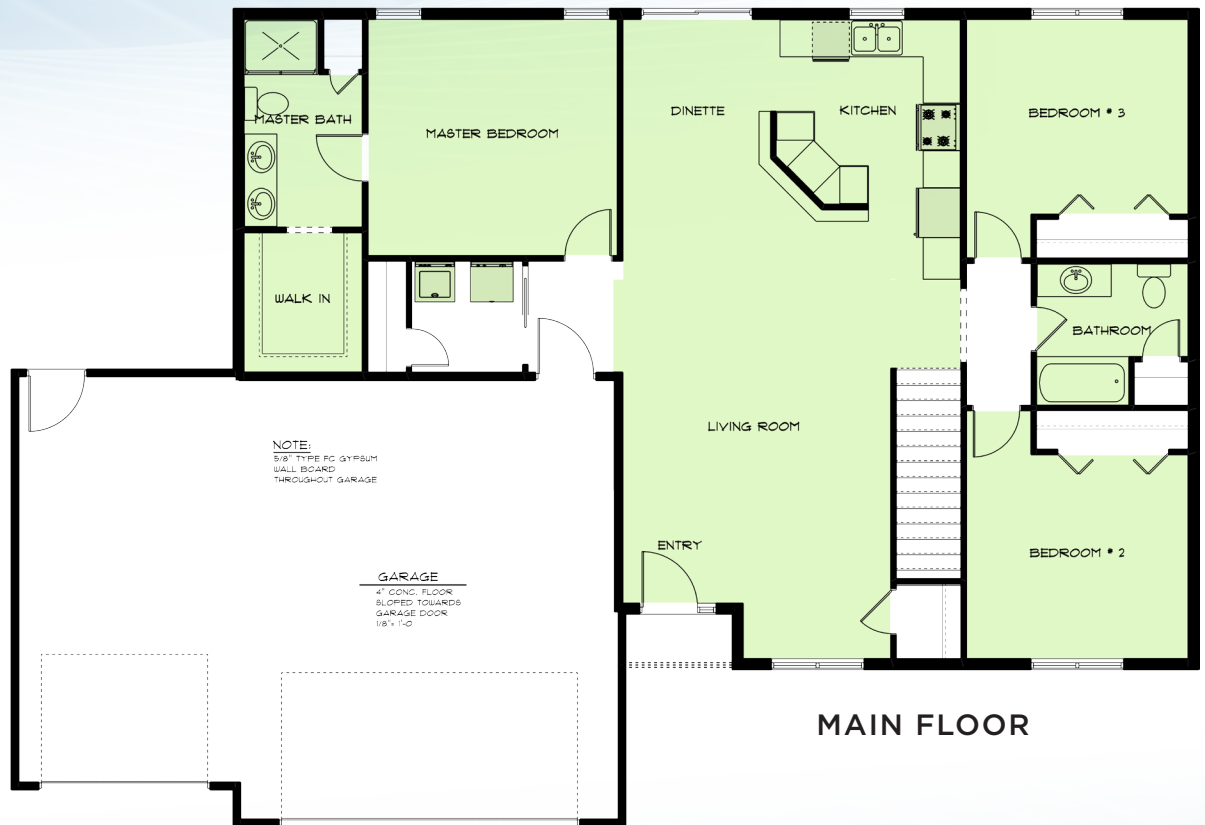

# COTTONWOOD

RAMBLER

DIMENSIONS: 36' X 64'

SQUARE FOOTAGE: 1,527

BEDROOMS: 3

BATH: 2

600 4th Street Suite 815 | Sioux City, IA 51101  
Showroom | 801 G. Street | South Sioux City, NE 68776 | 402.412.2462