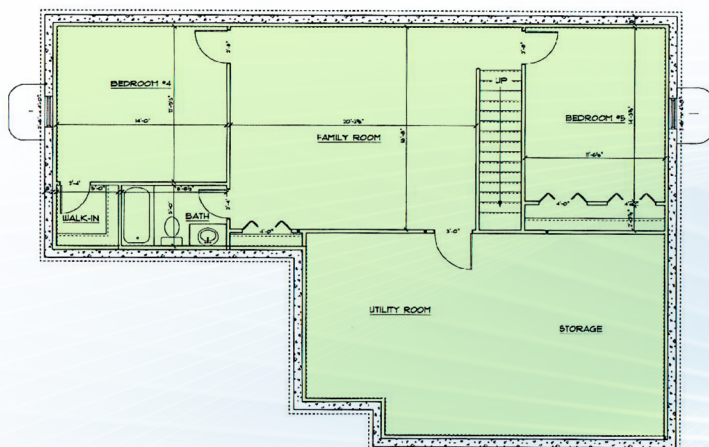

# COTTONWOOD

RAMBLER

DIMENSIONS: 36' X 64'

SQUARE FOOTAGE: 1,527

BEDROOMS: 3

BATH: 2

600 4th Street Suite 815 | Sioux City, IA 51101  
Showroom | 801 G. Street | South Sioux City, NE 68776 | 402.412.2462